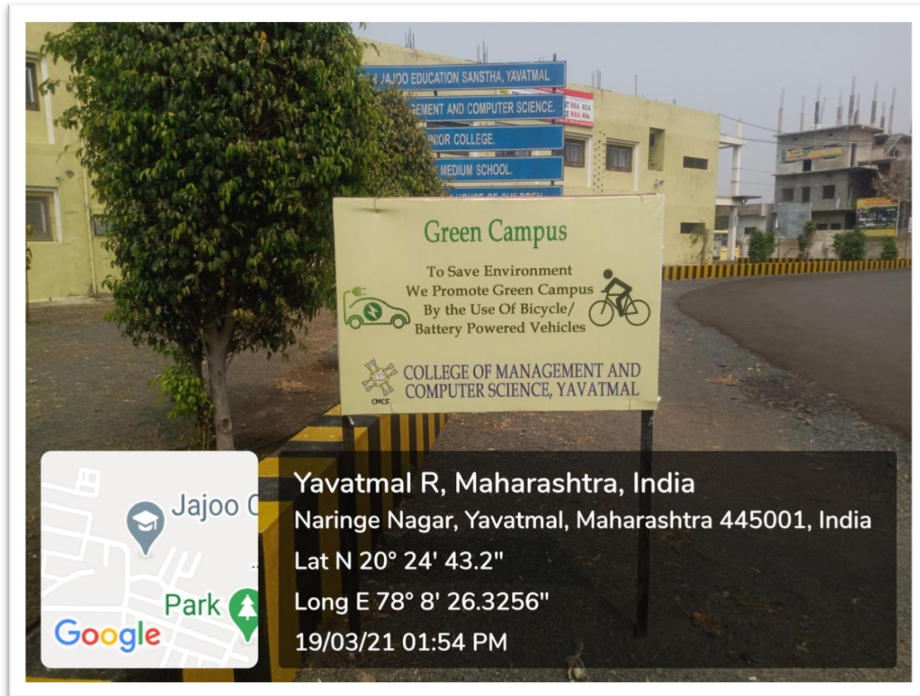

www.cmcs.hjes.in

cmcs457@sgbau.ac.in

94231-31946

Ref. No.

Date :- _____

Use of Bicycle/Battery Powered Vehicles

Use of Bicycle / Battery powered vehicles Board Hold on college main Entrance for green campus initiative

Ref. No. _____

Date :- _____

Pedestrian Friendly Pathways

Pedestrian Friendly Pathways

Harikisan Jajoo Education Sanstha Yavatmal.

COLLEGE OF MANAGEMENT AND COMPUTER SCIENCE, YAVATMAL.

(Affiliated to Santa Gadge Baba Amravati University, Amravati) College Code - 457 / MBA Code -1106