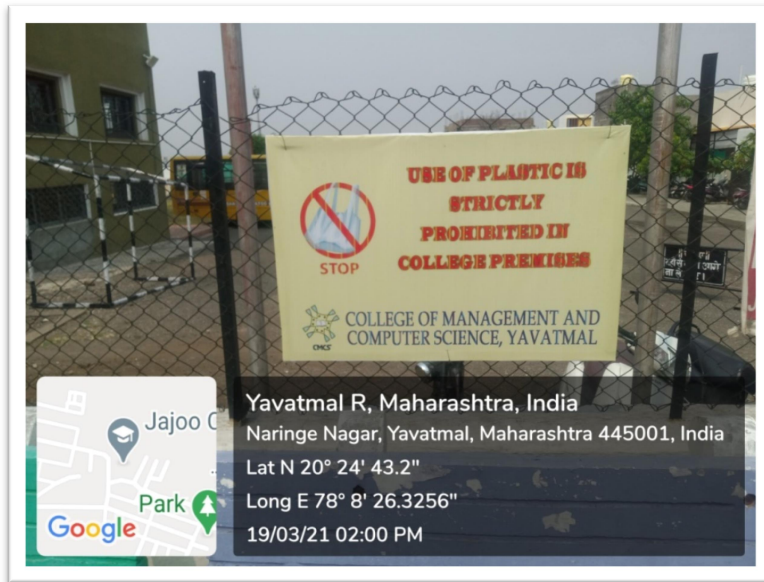

Harikisan Jajoo Education Sanstha Yavatmal.

COLLEGE OF MANAGEMENT AND COMPUTER SCIENCE, YAVATMAL.

(Affiliated to Santa Gadge Baba Amravati University, Amravati) College Code - 457 / MBA Code -1106

Address :- 13/4 (A), Behind Naringe Nagar, Dhamangaon Road, Yavatmal - 445001 (M.S.)

www.cmcs.hjes.in

cmcs457@sgbau.ac.in

94231-31946

Ref. No.

Date :- _____

Ban Of Use Of Plastic