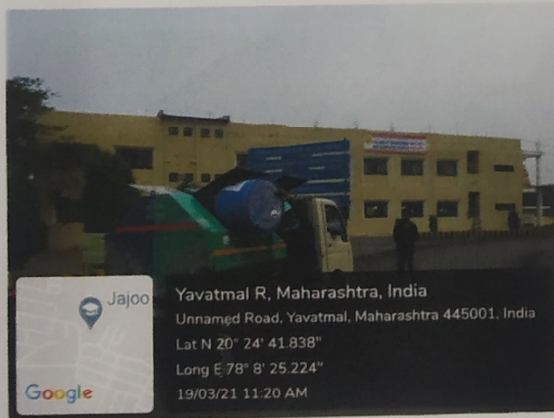

SOLID WASTE MANAGEMENT

Kachara Gadi Pick Up Waste From College